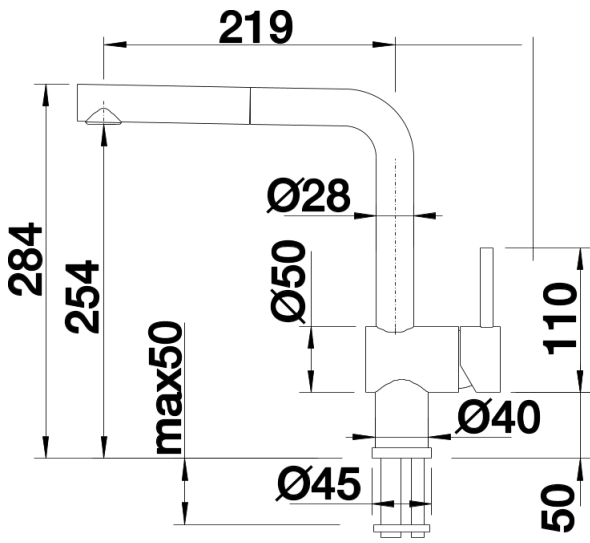

Colours

Available colours:

- black
- anthracite
- rock grey
- alu metallic
- pearl grey
- white
- jasmine
- tartufo
- coffee

SILGRANIT-Look anthracite

Scope of supply

- Single-lever mixer tap
- 140° swivel spout for greater reach
- Ø 35 mm tap hole required
- With ceramic disk cartridge
- Metal-sheathed spray hose
- Flexible connector pipes, 450 mm long and $\frac{3}{8}$ " nut for particularly easy installation
- Patented jet regulator for markedly reduced scaling
- Stabilisation plate to increase the stability of the tap when fitted in stainless steel sinks
- With non-return valve and thus guaranteed against reflux in accordance with EN 1717
- LGA approved
- DVGW approved

Details

Swivel range

Side view hand gear 2D

Side view