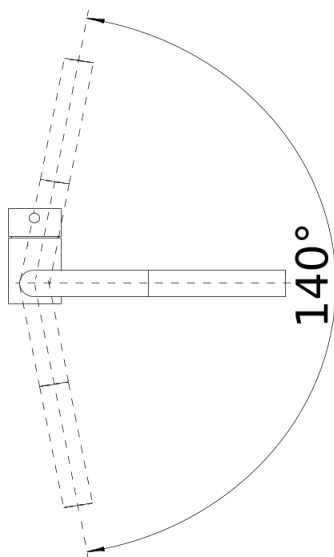

Colours

Available colours:

- black
- anthracite
- rock grey
- alu metallic
- pearl grey
- white
- jasmine
- tartufo
- coffee

SILGRANIT-Look anthracite

Scope of supply

- Single-lever mixer tap
- 140° swivel spout for greater reach
- Ø 35 mm tap hole required
- With ceramic disk cartridge
- Metal-sheathed spray hose
- Flexible connector pipes, 450 mm long and $\frac{3}{8}$ " nut for particularly easy installation
- Patented jet regulator for markedly reduced scaling
- Stabilisation plate to increase the stability of the tap when fitted in stainless steel sinks
- With non-return valve and thus guaranteed against reflux in accordance with EN 1717
- LGA approved
- DVGW approved

Details

Swivel range

Side view hand gear 2D

Side view