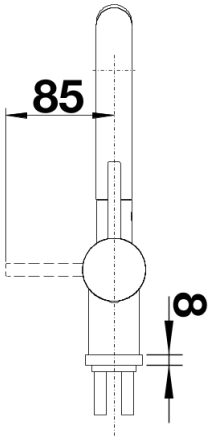

Colours

Available colours:

- black
- anthracite
- rock grey
- alu metallic
- pearl grey
- white
- jasmine
- tartufo
- coffee

SILGRANIT-Look anthracite

Scope of supply

- Single-lever mixer tap
- 140° swivel spout for greater reach
- Ø 35 mm tap hole required
- With ceramic disk cartridge
- Metal-sheathed spray hose
- Flexible connector pipes, 450 mm long and $\frac{3}{8}$ " nut for particularly easy installation
- Patented jet regulator for markedly reduced scaling
- Stabilisation plate to increase the stability of the tap when fitted in stainless steel sinks
- With non-return valve and thus guaranteed against reflux in accordance with EN 1717
- LGA approved
- DVGW approved

Details

Swivel range

Side view hand gear 2D

Side view